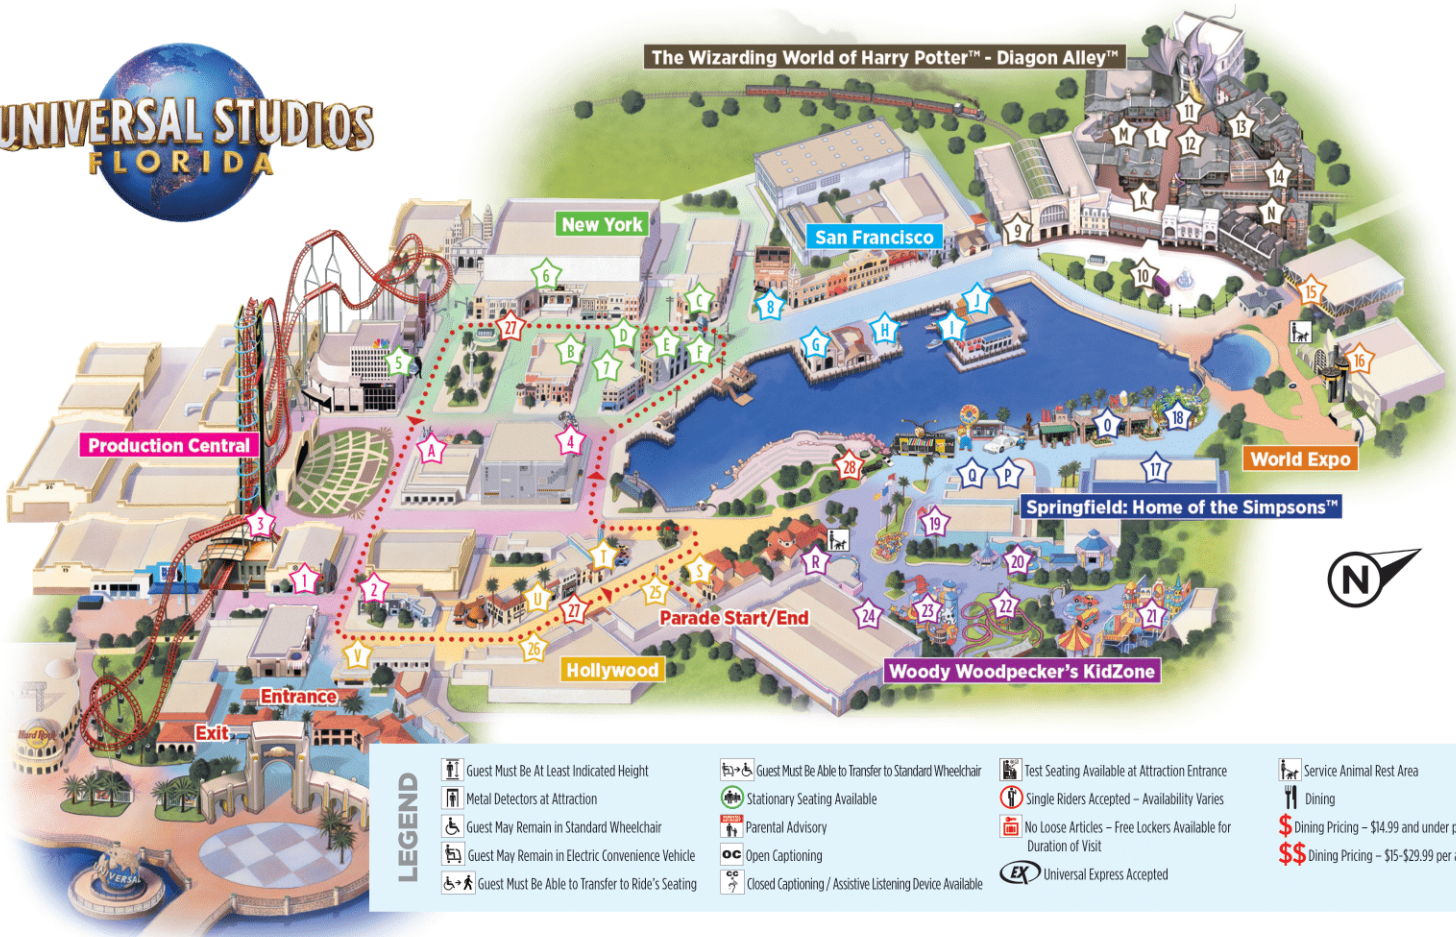

The Wizarding World of Harry Potter™ - Diagon Alley™

LEGEND

- Guest Must Be At Least Indicated Height
- Metal Detectors at Attraction
- Guest May Remain in Standard Wheelchair
- Guest May Remain in Electric Convenience Vehicle
- Guest Must Be Able to Transfer to Ride's Seating
- Guest Must Be Able to Transfer to Standard Wheelchair
- Stationary Seating Available
- Parental Advisory
- Open Captioning
- Closed Captioning / Assistive Listening Device Available
- Test Seating Available at Attraction Entrance
- Single Riders Accepted - Availability Varies
- No Loose Articles - Free Lockers Available for Duration of Visit
- Universal Express Accepted
- Service Animal Rest Area
- Dining
- Dining Pricing - $14.99 and under per adult
- Dining Pricing - $15-$29.99 per adult

UNIVERSAL STUDIOS FLORIDA PARK MAP

Production Central

- 1 Despicable Me Minion Mayhem 40"/102cm
- 2 Shrek 4-D
- 3 Hollywood Rip Ride Rockit 51"-79"/130cm-201cm
- 4 TRANSFORMERS™: The Ride-3D 40"/102cm
- A Universal Studios' Classic Monsters Cafe $

New York

- 5 Race Through New York Starring Jimmy Fallon 40"/102cm
- 6 Revenge of the Mummy 48"/122cm
- 7 The Blues Brothers® Show
- B Finnegan's Bar & Grill $$
- C Louie's Italian Restaurant $
- D Auntie Anne's Pretzels $
- E Ben & Jerry's Ice Cream $
- F Starbucks® $

San Francisco

- 8 Fast & Furious - Supercharged 40"/102cm
- G Richter's Burger Co. $
- H Chez Alcatraz $
- I Lombard's Seafood Grille $$
- J San Francisco Pastry Company $

The Wizarding World of Harry Potter™ - Diagon Alley™

- 9 Hogwarts™ Express* - King's Cross Station *Park-to-Park admission ticket or Annual Pass required. Additional restrictions apply.
- 10 Knight Bus™
- 11 Harry Potter and the Escape from Gringotts™ 42"/107cm
- 12 Ollivanders™
- 13 Gringotts™ Money Exchange
- 14 The Tales of Beedle the Bard™ / Celestina Warbeck and the Banshees
- K Leaky Cauldron™ $
- L Florean Fortescue's Ice-Cream Parlour $
- M Fountain of Fair Fortune $
- N The Hopping Pot $

World Expo

- 15 FEAR FACTOR LIVE
- 16 MEN IN BLACK™ Alien Attack™ 42"/107cm
- O Duff Brewery $
- P Fast Food Boulevard™ $
- Q Moe's Tavern $

Springfield: Home of the Simpsons™

- 17 The Simpsons Ride™ 40"/102cm
- 18 Kang & Kodos' Twirl 'n' Hurl

Woody Woodpecker's KidZone

- 19 Animal Actors on Location!
- 20 A Day in the Park with Barney™
- 21 Curious George Goes To Town™
- 22 Woody Woodpecker's Nuthouse Coaster 36"/92cm
- 23 Fievel's Playland
- 24 E.T. Adventure 34"/87cm
- R KidZone Pizza Company $

Hollywood

- 25 Universal Orlando's Horror Make-up Show
- 26 NOW OPEN The Bourne Stuntacular
- S Cafe La Bamba $$
- T Mel's Drive-In $
- U Schwab's Pharmacy $
- V TODAY Cafe $

Park-Wide Performances

- 27 Universal's Superstar Parade
- 28 Universal Orlando's Cinematic Celebration

For Guest Services or Dining Reservations dial 407-224-4233.
For theme park tickets or more information visit www.universalorlando.com.