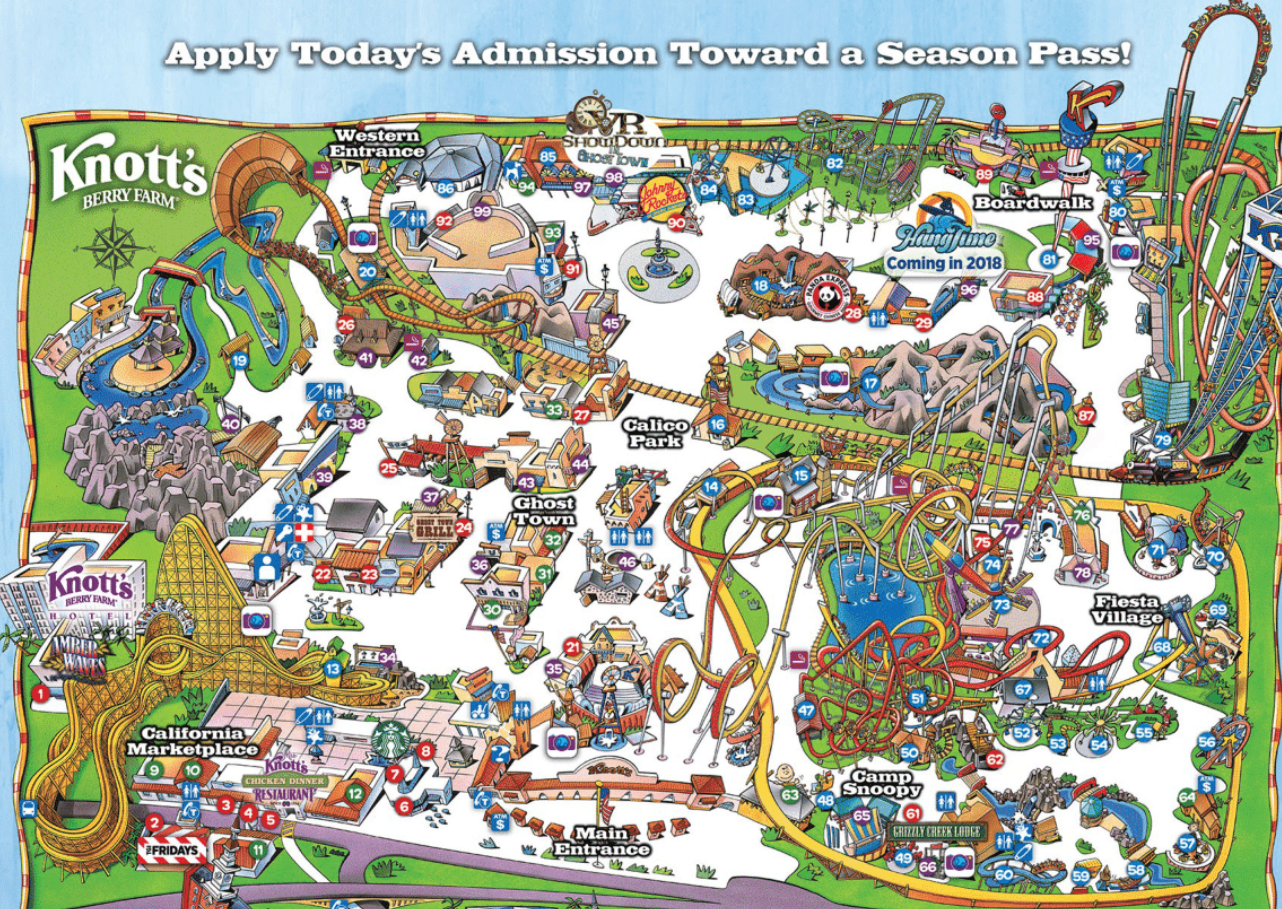

Apply Today's Admission Toward a Season Pass!

Knott's Hotel & California Marketplace

1. 1 Amber Waves
2. 2 TGI Friday's
3. 3 Farm Bakery
4. 4 Chicken-To-Go
5. 5 Mrs. Knott's Chicken Dinner Restaurant
6. 6 Cinnabon
7. 7 Cable Car Kitchen / Dreyer's Ice Cream
8. 8 Starbucks
9. 9 Marketplace Emporium
10. 10 Berry Market
11. 11 Snoopy Headquarters
12. 12 Virginia's Gift Shop

Ghost Town

1. 13 GhostRider (min. height 48")
2. 14 Butterfield Stagecoach (min. height 46" or accompanied by a supervising companion)
3. 15 Silver Bullet (min. height 54")
4. 16 Calico Railroad (min. height 46" or accompanied by a supervising companion)
5. 17 Timber Mountain Log Ride (min. height 46" or 36" if accompanied by a supervising companion)
6. 18 Calico Mine Ride (min. height 46" or accompanied by a supervising companion)
7. 19 Bigfoot Rapids (min. height 46")
8. 20 Pony Express (min. height 48")
9. 21 Sutter's Grill/Funnel Cake
10. 22 Ghost Town Bakery
11. 23 Spur's Chophouse
12. 24 Ghost Town Grill
13. 25 Fireman's BBQ
14. 26 Wilderness Broiler
15. 27 Gourmet Churro Factory
16. 28 Panda Express
17. 29 Log Ride Funnel Cake
18. 30 Gold Trails Hotel
19. 31 Pitchur Gallery
20. 32 General Store
21. 33 Ghost Town Candy
22. 34 Pan for Gold
23. 35 Wagon Camp

1. 36 Blacksmith
2. 37 Ghost Town Jail & Sad Eye Joe
3. 38 The Old School House
4. 39 Bird Cage Theatre
5. 40 Mystery Lodge
6. 41 Wilderness Dance Hall
7. 42 Pony Express Outpost
8. 43 Western Trails Museum
9. 44 Calico Saloon
10. 45 Calico Mine Stage
11. 46 Indian Trails Stage

Camp Snoopy

Fiesta Village

1. 70 Dragon Swing (min. height 48" or 42" if accompanied by a supervising companion)
2. 71 Waveswinger (min. height 48" and at least 6 years old)
3. 72 Jaguar! (min. height 48")
4. 73 Sol Spin (min. height 54")
5. 74 Merry Go Round (min. height 46" or accompanied by a supervising companion)
6. 75 Cantina
7. 76 Casa California
8. 77 Casa Arcade
9. 78 Fiesta Plaza

Boardwalk

MAP LEGEND

- Rides
- Food Locations
- Merchandise
- Theatres & Attractions
- FunPix
- First Aid/Security
- Stroller Shop
- Guest Services/Lost Children
- Information
- Nursing Stations
- Lockers
- Telephone
- ATM
- Animal Relief Station
- Baby Changing Station
- Public Transportation
- Restrooms
- Designated Smoking
- Low Thrill
- Mild Thrill
- Moderate Thrill
- High Thrill
- Aggressive Thrill

WARNING:

Participating Locations

Capture! Collect! Share! Your best days ever!